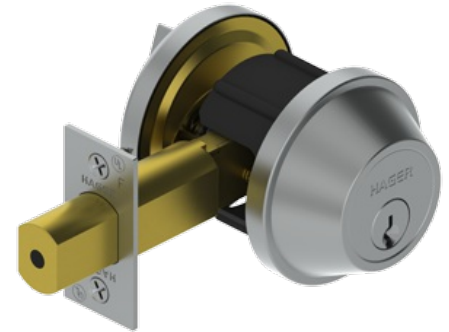

3200 Series Grade 2 Deadlock

Applications:

- Auxiliary and primary locking
- Non-handed
- Conventional cylinder or Small Format Interchangeable Core housing available

PRODUCT SPECIFICATIONS

CERTIFICATIONS:

EXPOSED TRIM:

- Wrought brass, stainless steel or bronze

MECHANISM:

- Steel, zinc dichromate plating

KEYS:

- Two operating keys supplied per lock

CYLINDERS:

- Brass 6-pin - Keyed Different - Schlage C Keyway - standard
- Cylinder drilled 6 pin, Keyed 5 pin - standard
- Other keying options, including keyed 6 pin, available from factory
- Zero bit cylinders will be 6 pin keyed - standard
- SFIC uncombined or combined, brass 6 pin or 7 pin cores sold separately

LATCHBOLT:

- 1" (25 mm) Throw - Brass with concealed hardened steel roller to prevent sawing or cutting
- 2-1/4" x 1-1/8" (57 mm x 29 mm) square corner faceplate

STRIKES:

- 3930 Square Corner, 1-1/8" x 2-3/4" (29 mm x 70 mm) with dustbox - Standard
- 3929 ASA Deadbolt Strike - Optional

STANDARD DOOR PREP:

- Cylinder hole: 2-1/8" (54 mm) diameter (cross bore)
- Latch hole: 1" (25 mm) diameter (edge bore)

FINISHES:

- US3, US4, US10, US10B, US26D, US32, US32D

FUNCTIONS:

- 14 - Double Cylinder, 15 - Cylinder x Thumbturn, 16 - Thumbturn x Occupancy Indicator
- 20 - Thumbturn only w/ blank plate, 21 - Thumbturn Only (Replaced 3219), 22 - Retrofit Kit for use w/ 3221 or 3219